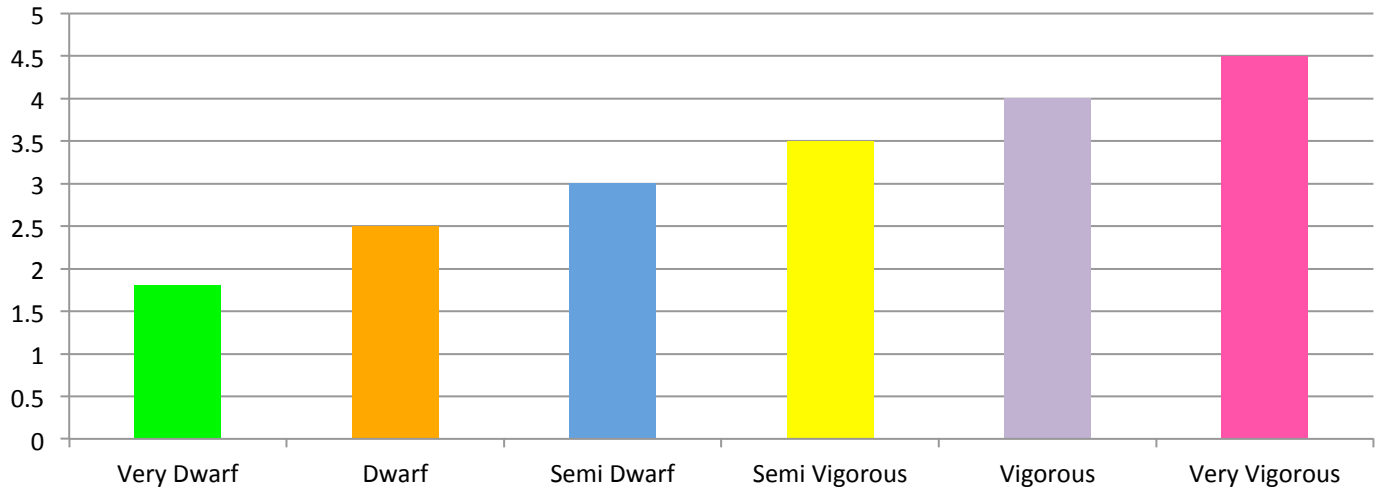

## Fruit rootstocks - potential height (m) of mature trees

Fruit	Root stock	Fruit	Root stock	Fruit	Root stock	Fruit	Root stock	Fruit	Root stock	Fruit	Root stock
Apple	M27	Apple	M9	Apple	M26	Apple	MM106	Apple	MM111	Apple	M25
		Pear	Quince C	Apricot	Torinel	Pear	Quince A	Pear	Pyro-dwarf	Pear	Pyrus Communis
		Cherry	Gisela 5	Plum	Pixy	Plum	St Julien A			Cherry	F.12.1
				Gage	Pixy	Gage	St Julien A			Plum	Brompton
				Damson	Pixy	Damson	St Julien A				
						Cherry	Colt				